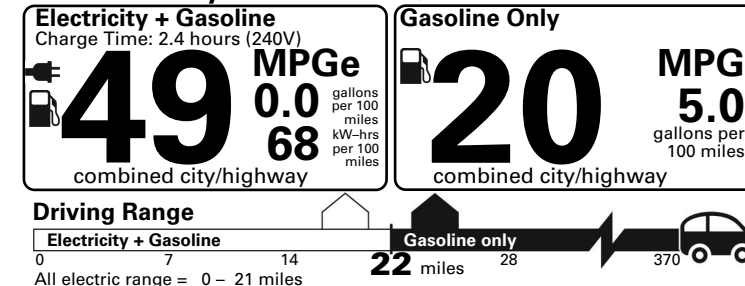

MANUFACTURER'S SUGGESTED RETAIL PRICE OF THIS MODEL INCLUDING DEALER PREPARATION

**Base Price: \$54,765**

**JEOP WRANGLER 4-DOOR SAHARA 4XE**  
**Exterior Color:** Hydro Blue Pearl-Coat Exterior Paint  
**Interior Color:** Black Interior Color  
**Interior:** Premium McKinley-Trimmed Seats  
**Engine:** 2.0L I4 DOHC DI Turbo PHEV Engine  
**Transmission:** 8-Speed Automatic 8P75PH PHEV Transmission

## Fuel Economy and Environment

Plug-In Hybrid Vehicle  
Electricity-Gasoline

**Fuel Economy** Small SUV 4WD range from 14 to 129 MPGe. The best vehicle rates 132 MPGe.

**You spend \$1,000 in fuel costs over 5 years compared to the average new vehicle.**