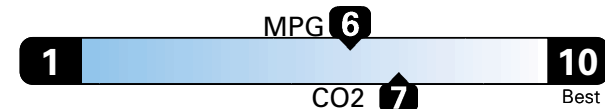

You spend $1,000 in fuel costs over 5 years compared to the average new vehicle.

Annual fuel cost $1,800

Fuel Economy & Greenhouse Gas Rating (tailpipe only)